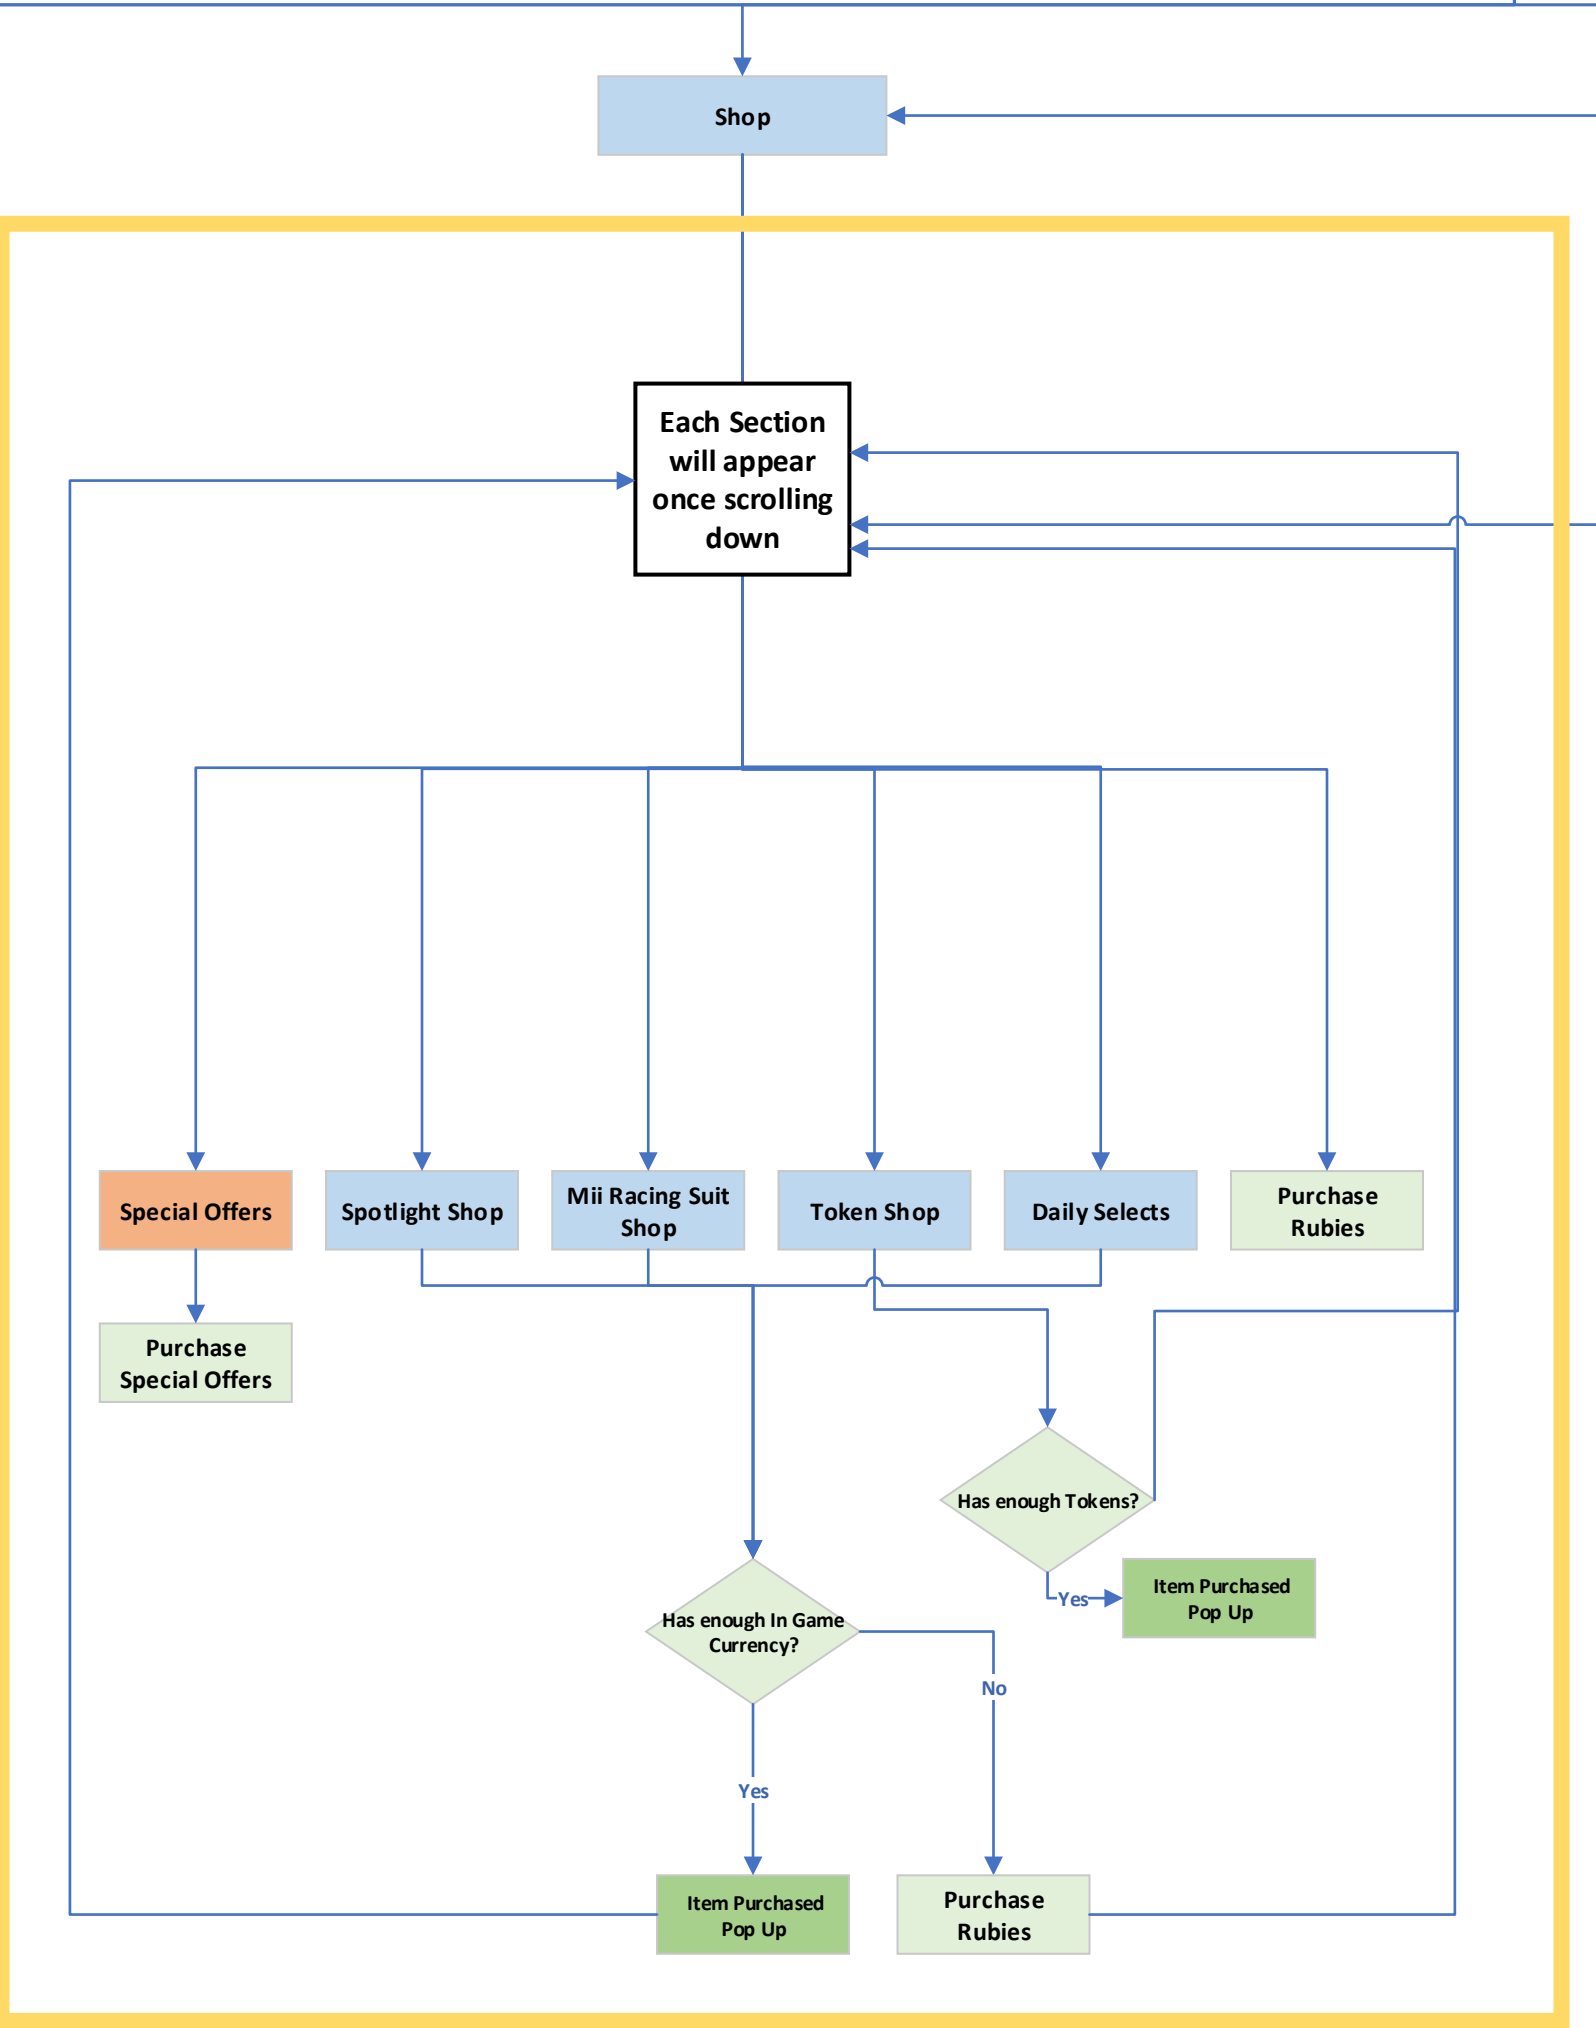

**ONBOARDING PROCESS
(First Time Setup)**

- Major Section
- Basic Interaction
- Swipe to Choose
- Passive

Home Menu

MULTIPLAYER

**TOUR GIFTS
(SEASON PASS)**

SHOP

RACE SETUP

MENU OPTIONS