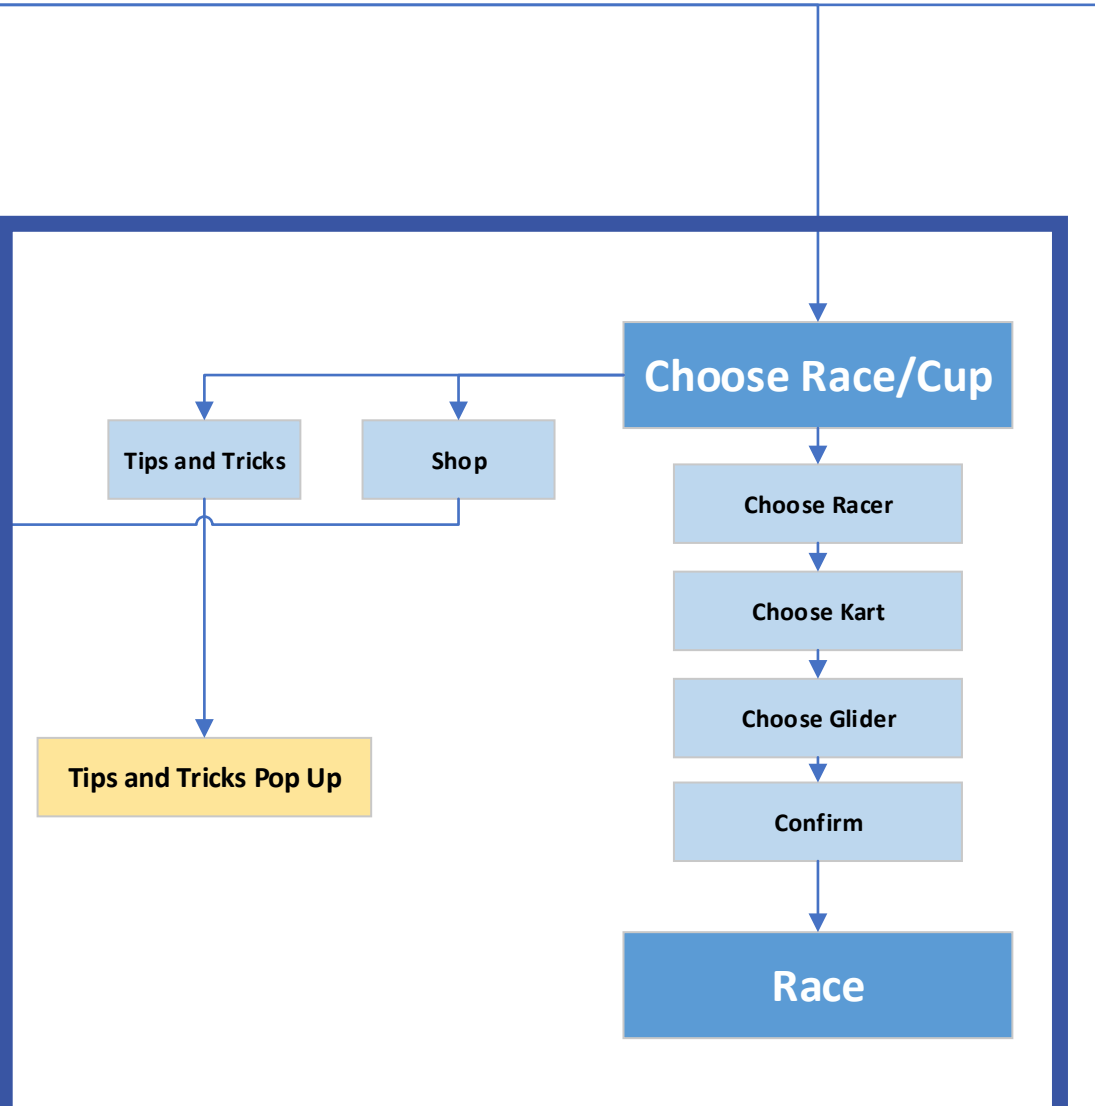

**ONBOARDING PROCESS
(First Time Setup)**

- Major Section
- Basic Interaction
- Swipe to Choose
- Passive

Home Menu

MULTIPLAYER

**TOUR GIFTS
(SEASON PASS)**

SHOP

RACE SETUP

MENU OPTIONS