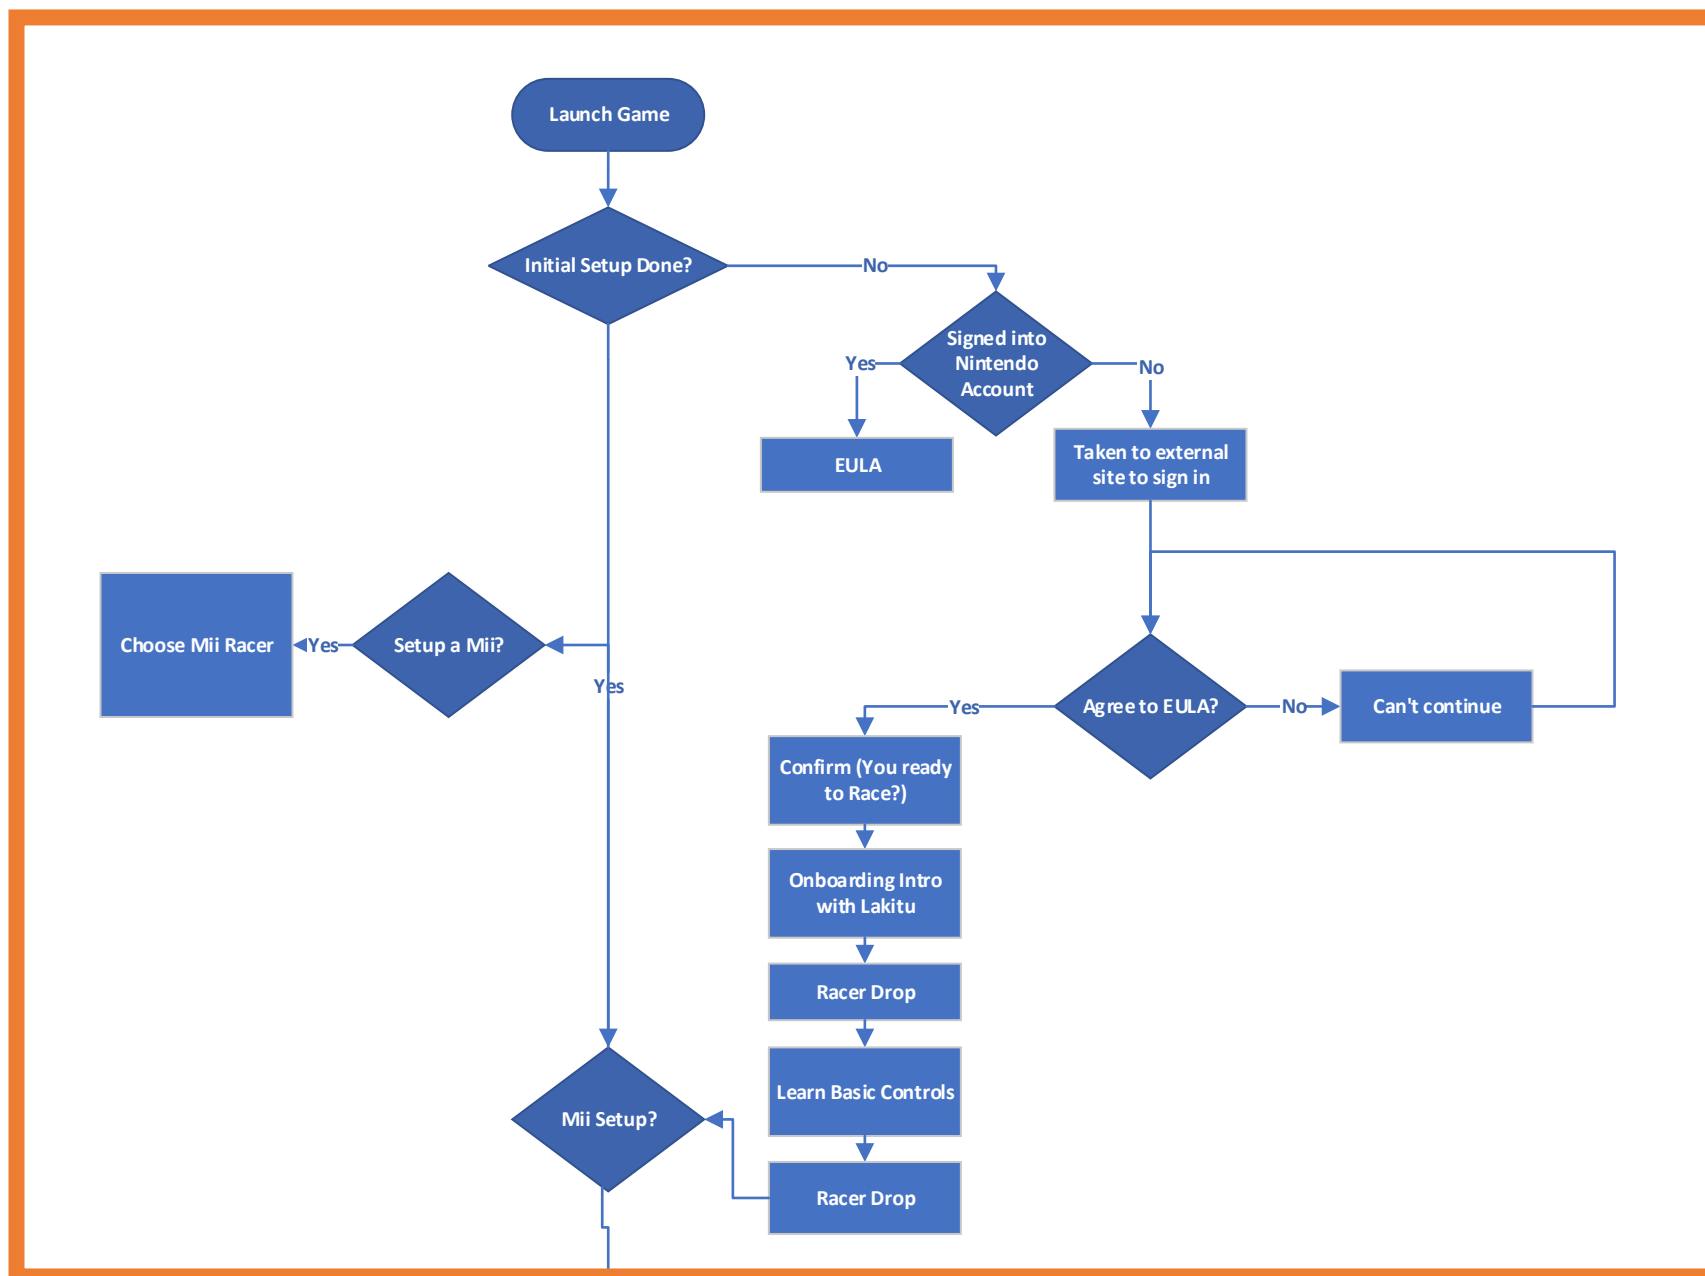

**ONBOARDING PROCESS
(First Time Setup)**

- Major Section
- Basic Interaction
- Swipe to Choose
- Passive

Home Menu

MULTIPLAYER

**TOUR GIFTS
(SEASON PASS)**

SHOP

RACE SETUP

MENU OPTIONS