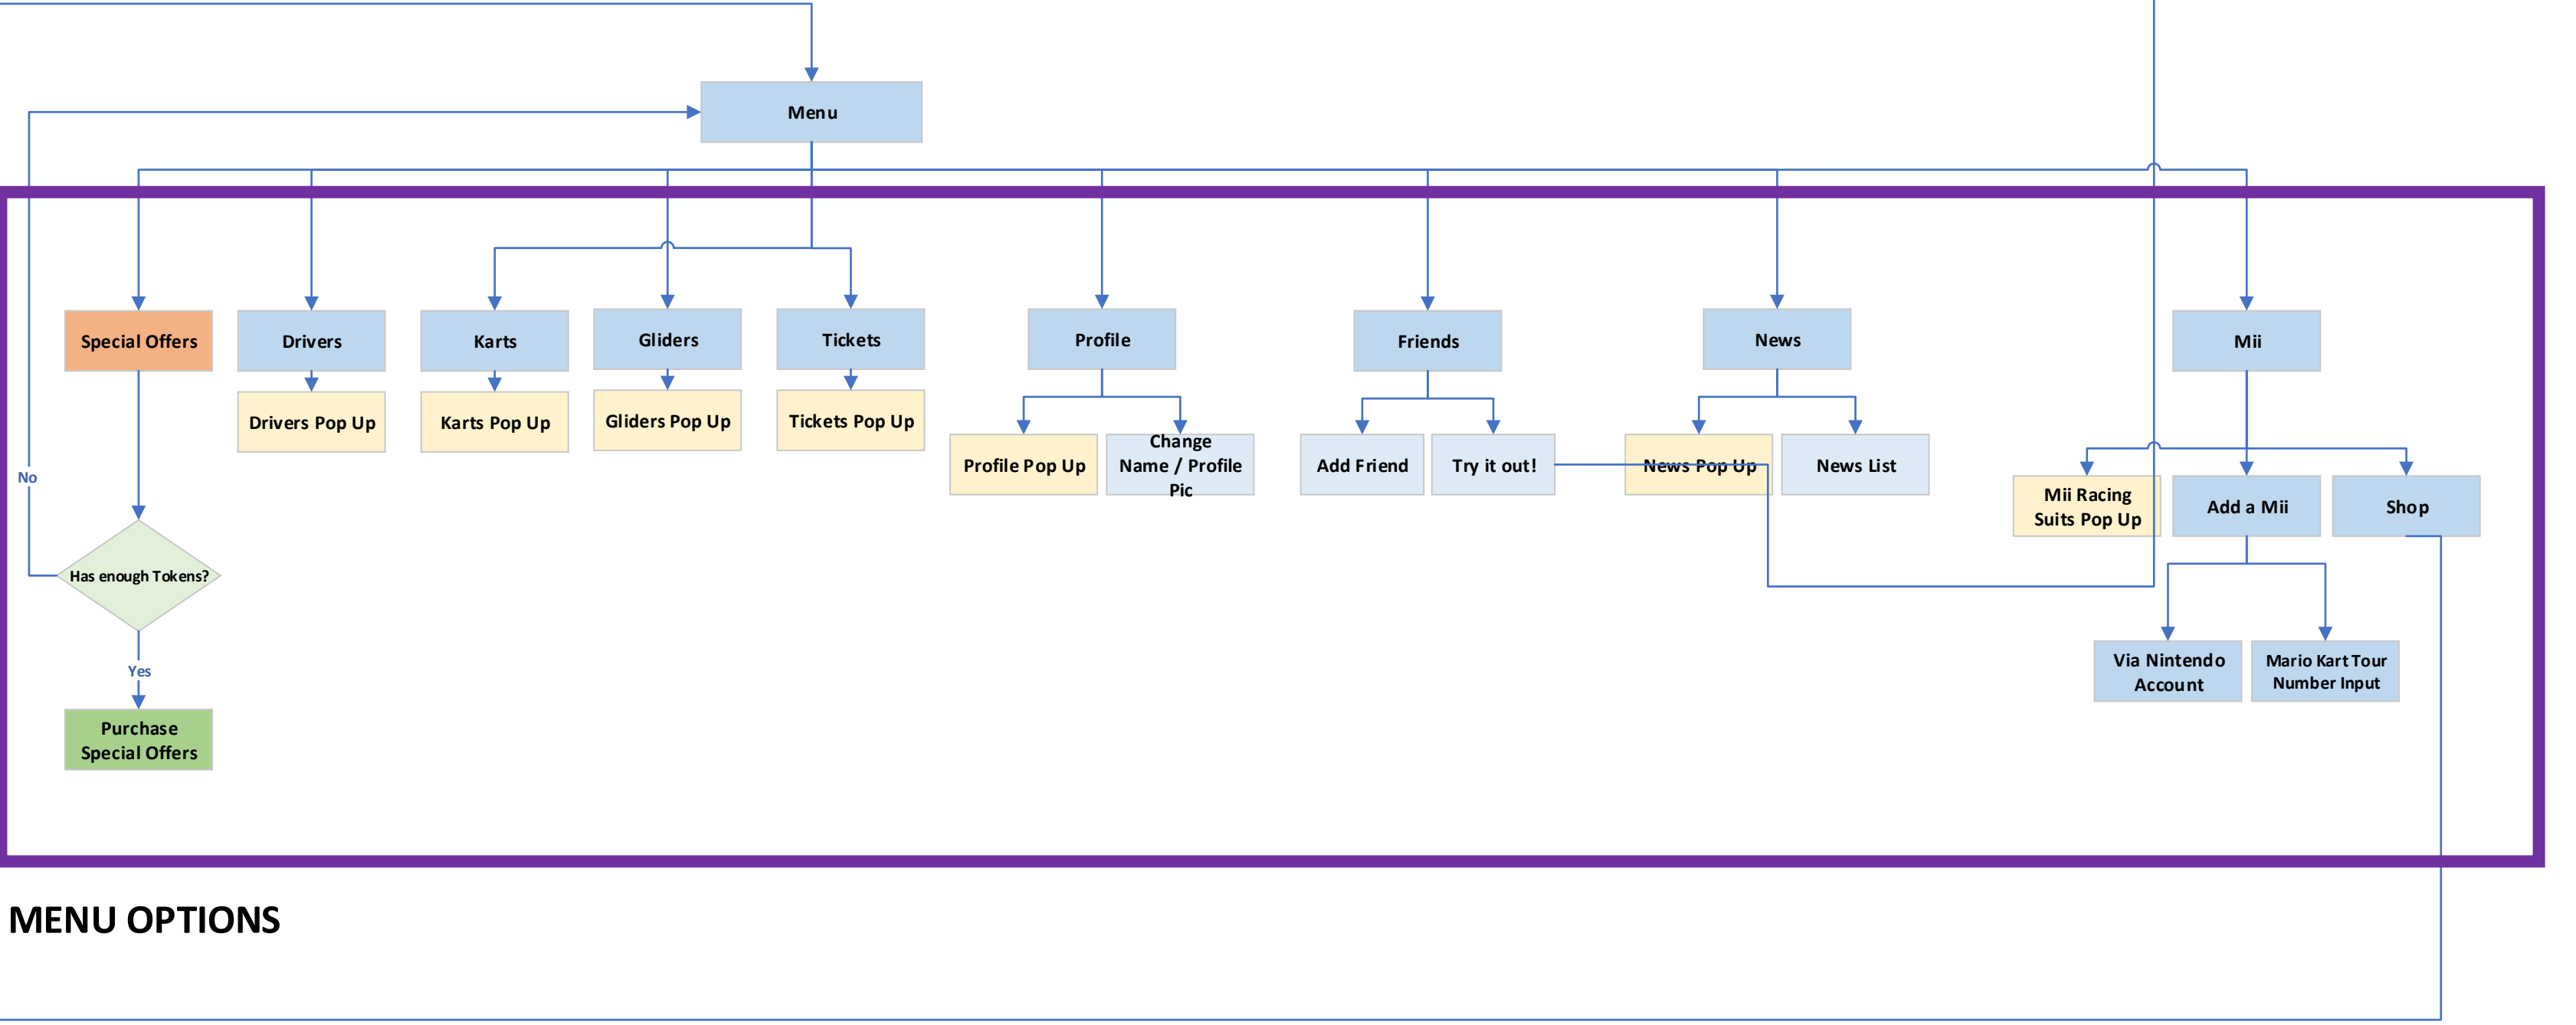

**ONBOARDING PROCESS
(First Time Setup)**

- Major Section
- Basic Interaction
- Swipe to Choose
- Passive

Home Menu

MULTIPLAYER

**TOUR GIFTS
(SEASON PASS)**

SHOP

RACE SETUP

MENU OPTIONS