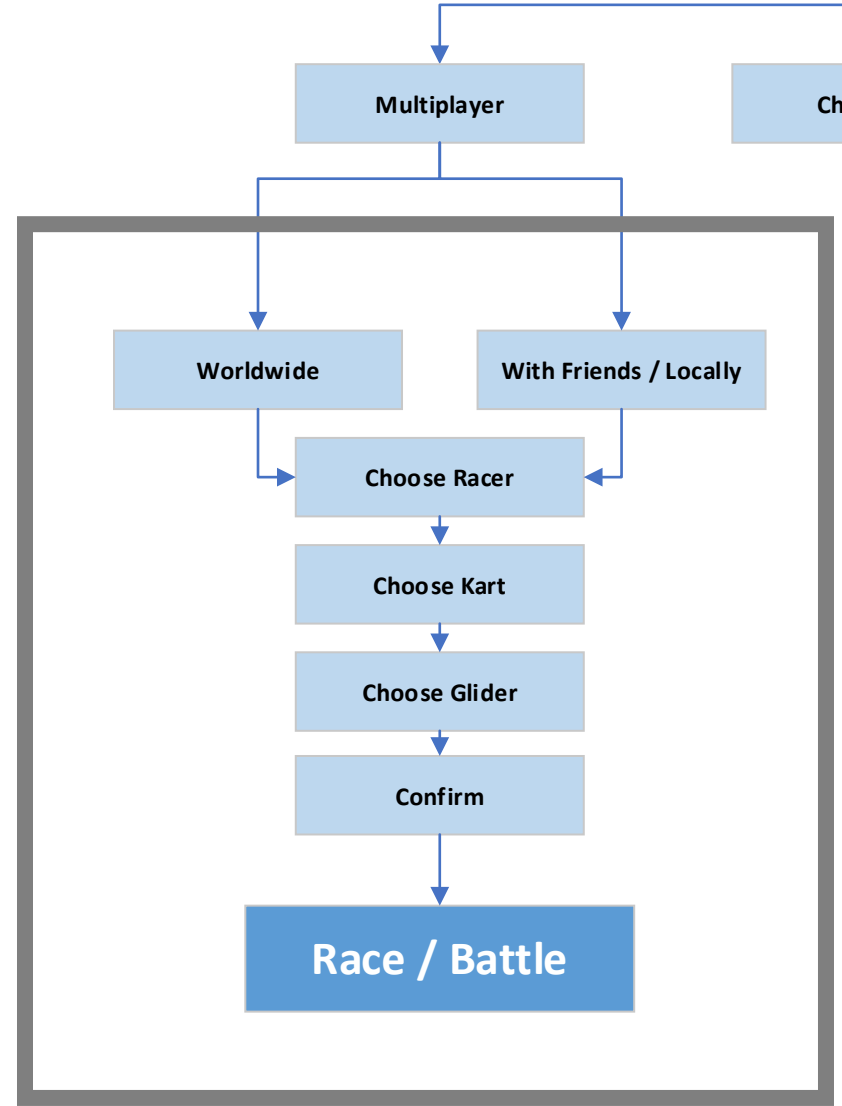

**ONBOARDING PROCESS
(First Time Setup)**

- Major Section
- Basic Interaction
- Swipe to Choose
- Passive

Home Menu

MULTIPLAYER

**TOUR GIFTS
(SEASON PASS)**

SHOP

RACE SETUP

MENU OPTIONS