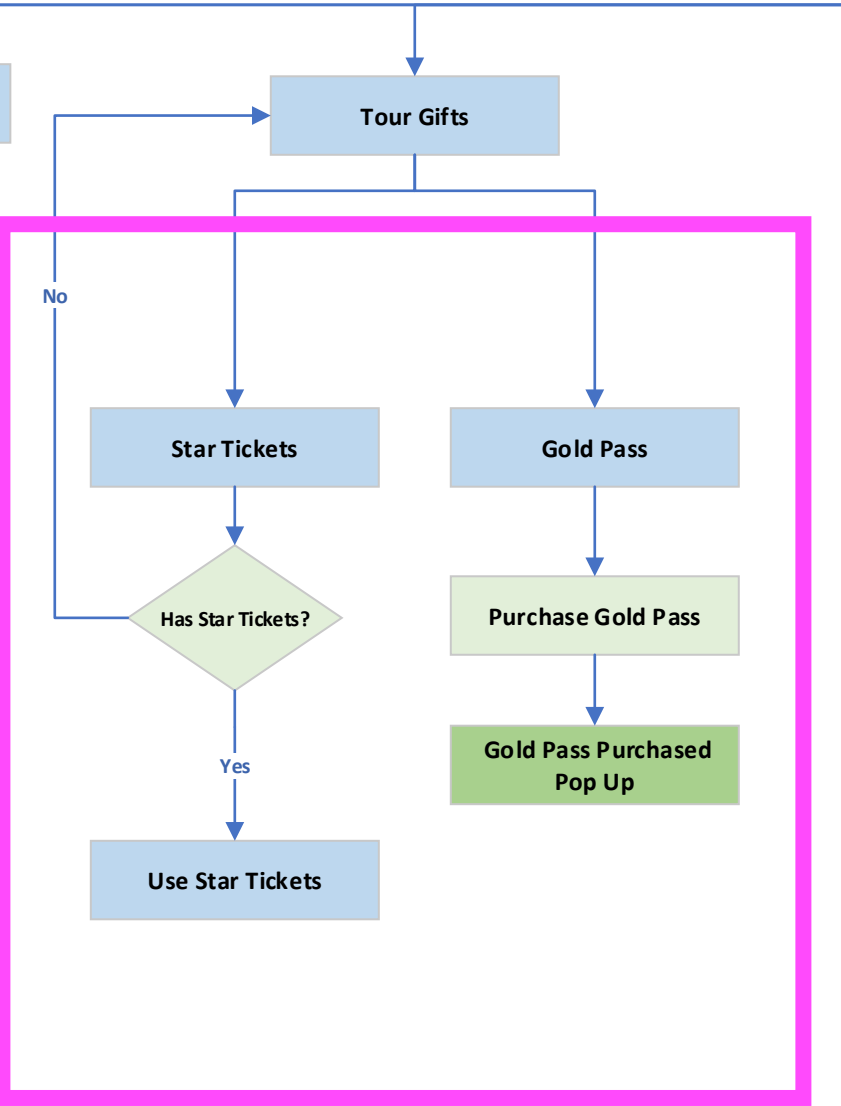

**ONBOARDING PROCESS
(First Time Setup)**

- Major Section
- Basic Interaction
- Swipe to Choose
- Passive

Home Menu

MULTIPLAYER

**TOUR GIFTS
(SEASON PASS)**

SHOP

RACE SETUP

MENU OPTIONS